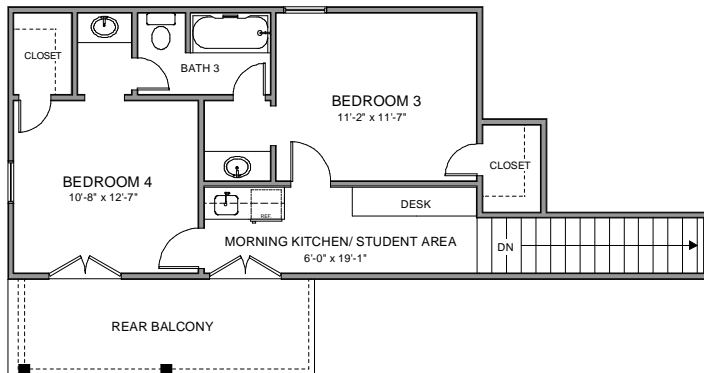

FIRST FLOOR PLAN

LOWER LEVEL PLAN

SECOND FLOOR PLAN

The
Chateaubriant

3916 Heated Sq. Ft.